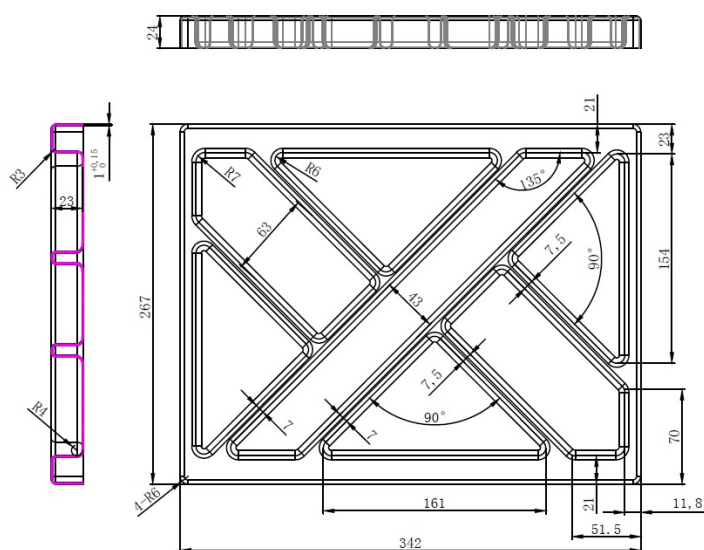

PRODUCT SHEET

Description:

Pencil Tray, Model "Prom" 342 x 267 x 24mm, Black PS

Item number:

25.31.060-0

Units	Box	Carton	HS Code	Barcode
Pcs.	1	50	3926300090	
				5704866092951

SISO A/S

Mileparken 11
DK-2740 Skovlunde
Denmark
VAT: DK 24786013